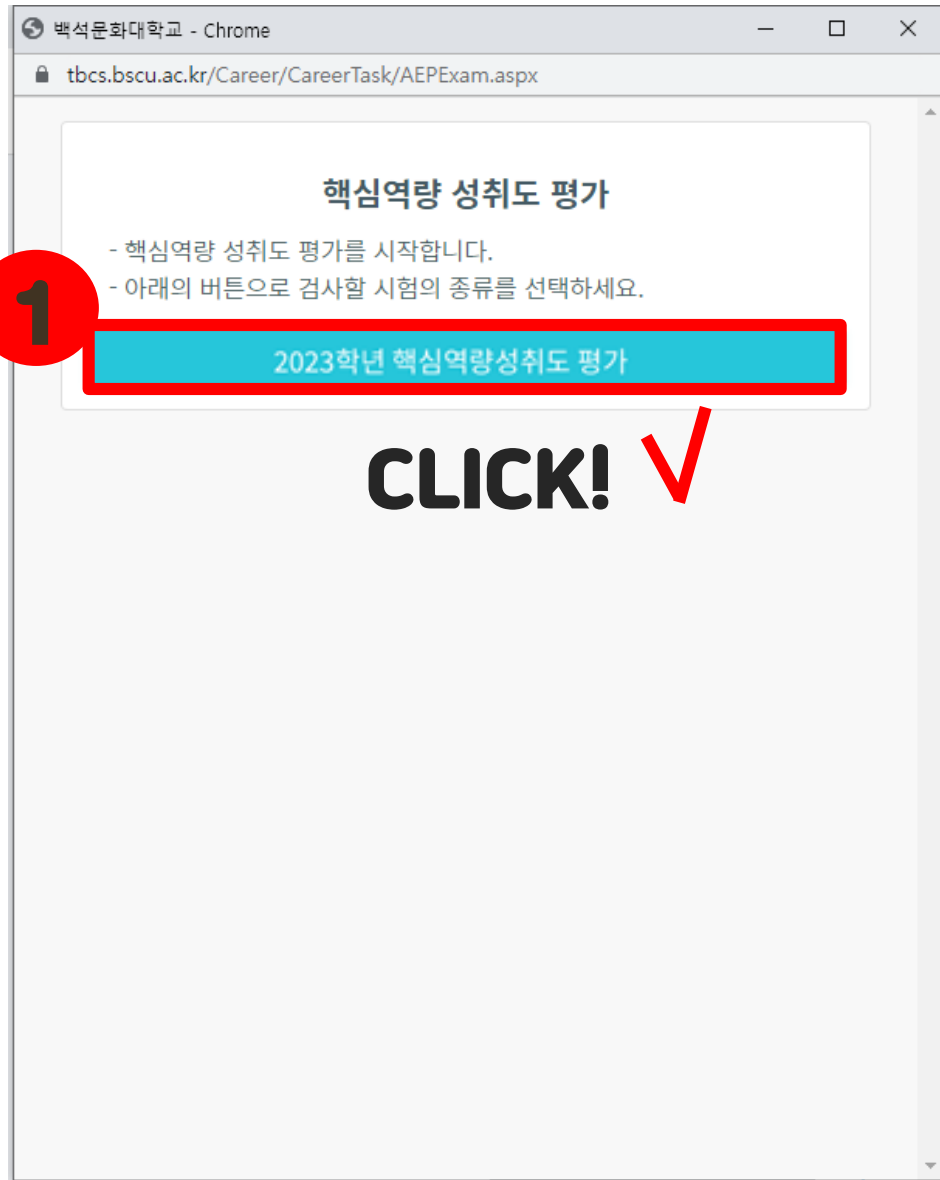

PC 버전

※주의사항

시간지연 또는 시험 도중 중지
(창닫기 및 앱 종료)시 평가 값이
저장되지 않으며, 재응시가
불가능합니다.

평가 완료 후 반드시 **제출완료**
버튼을 눌러주세요.

왼쪽 메뉴 - 역량계획 - 핵심역량 성취도평가 - 오른쪽 [검사실시] 클릭 - 문제풀기(60분)